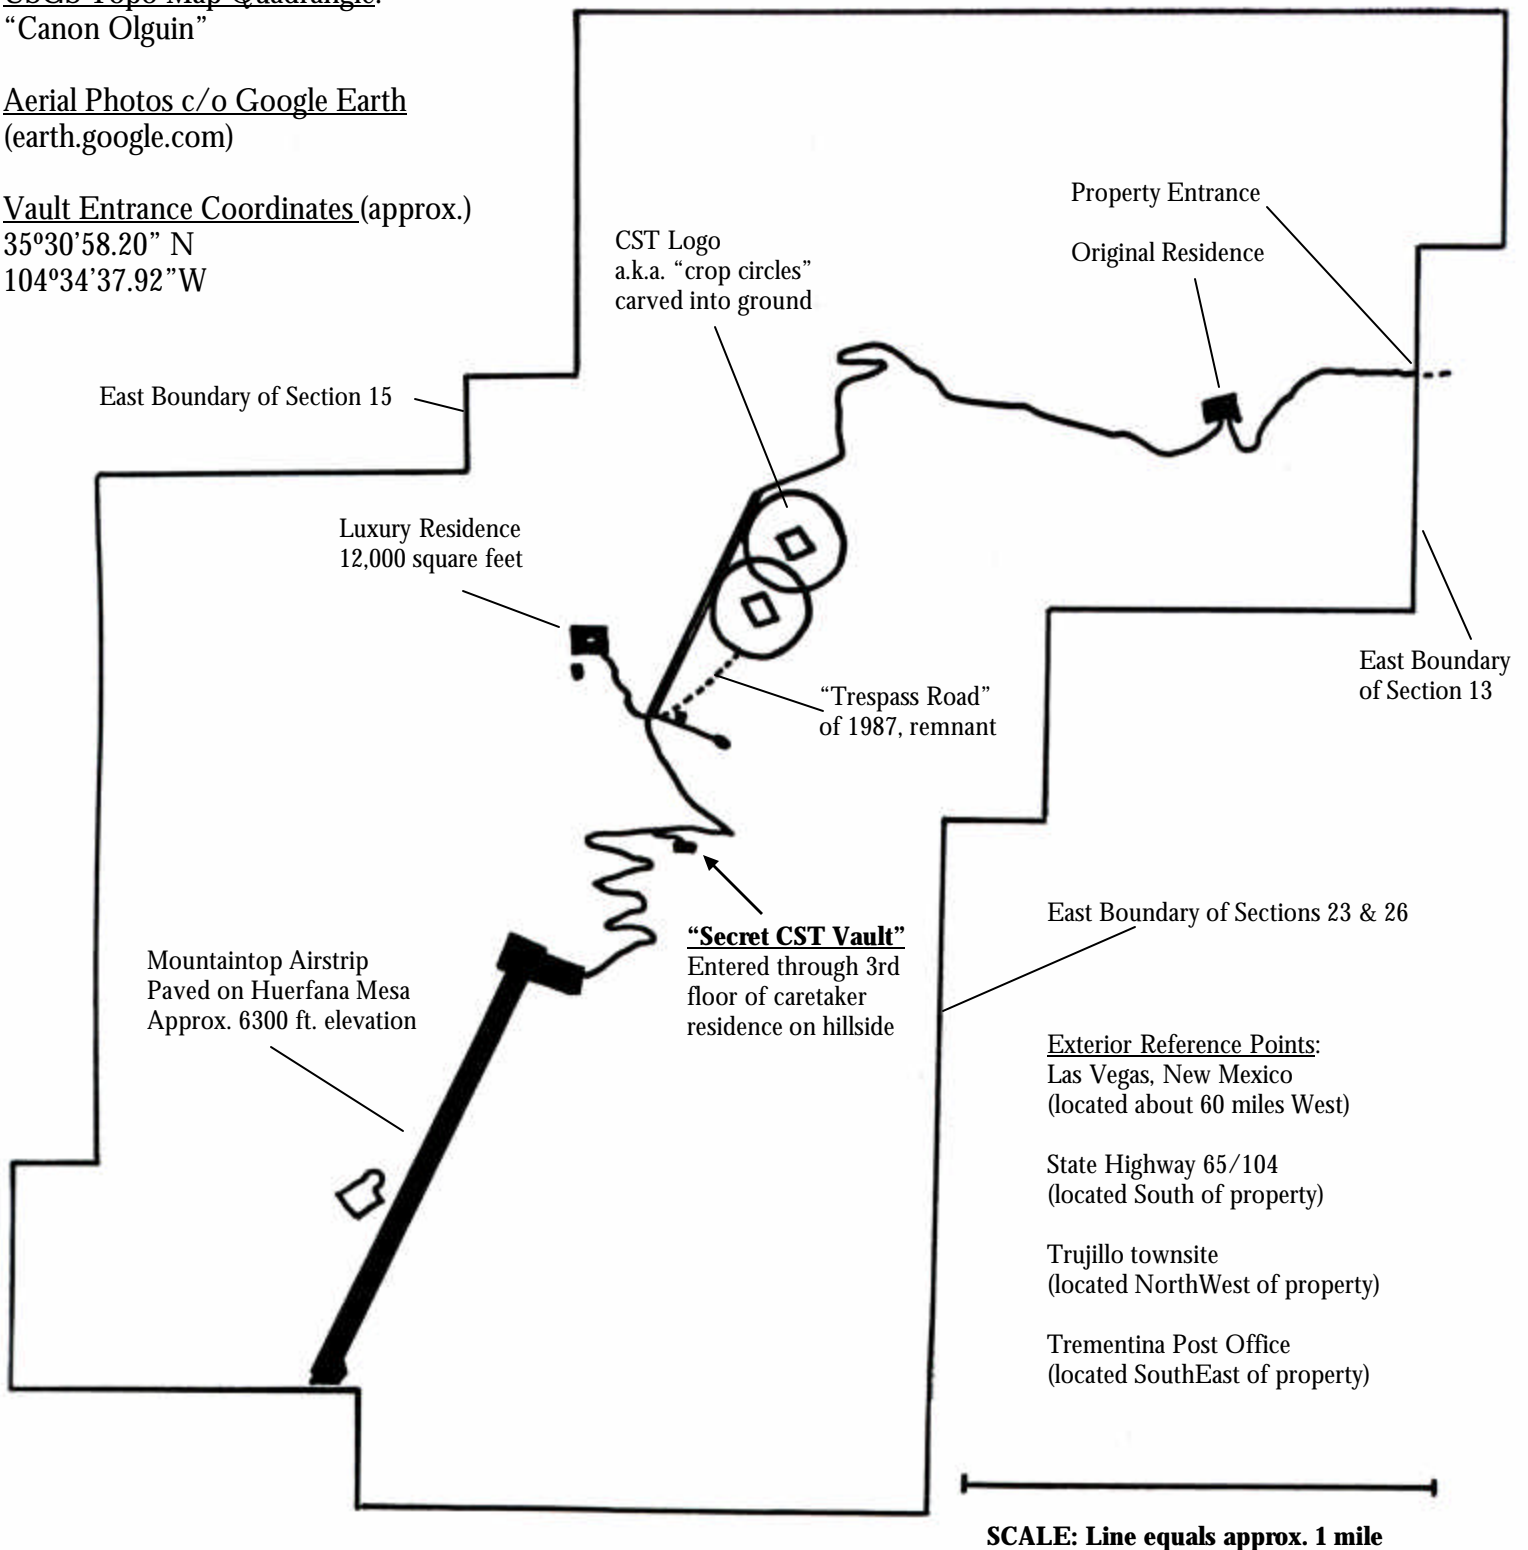

Trementina, New Mexico CST Ranch and Vault Site

San Miguel County, New Mexico
Township 15 North, Range 22 East

USGS Topo Map Quadrangle:
"Canon Olguin"

Aerial Photos c/o Google Earth
(earth.google.com)

Vault Entrance Coordinates (approx.)
35°30'58.20" N
104°34'37.92" W

Property Boundary shown, includes parcels acquired by patent from US Government in 1992 and 1995
Locations shown are approximate, based on official records and aerial photos